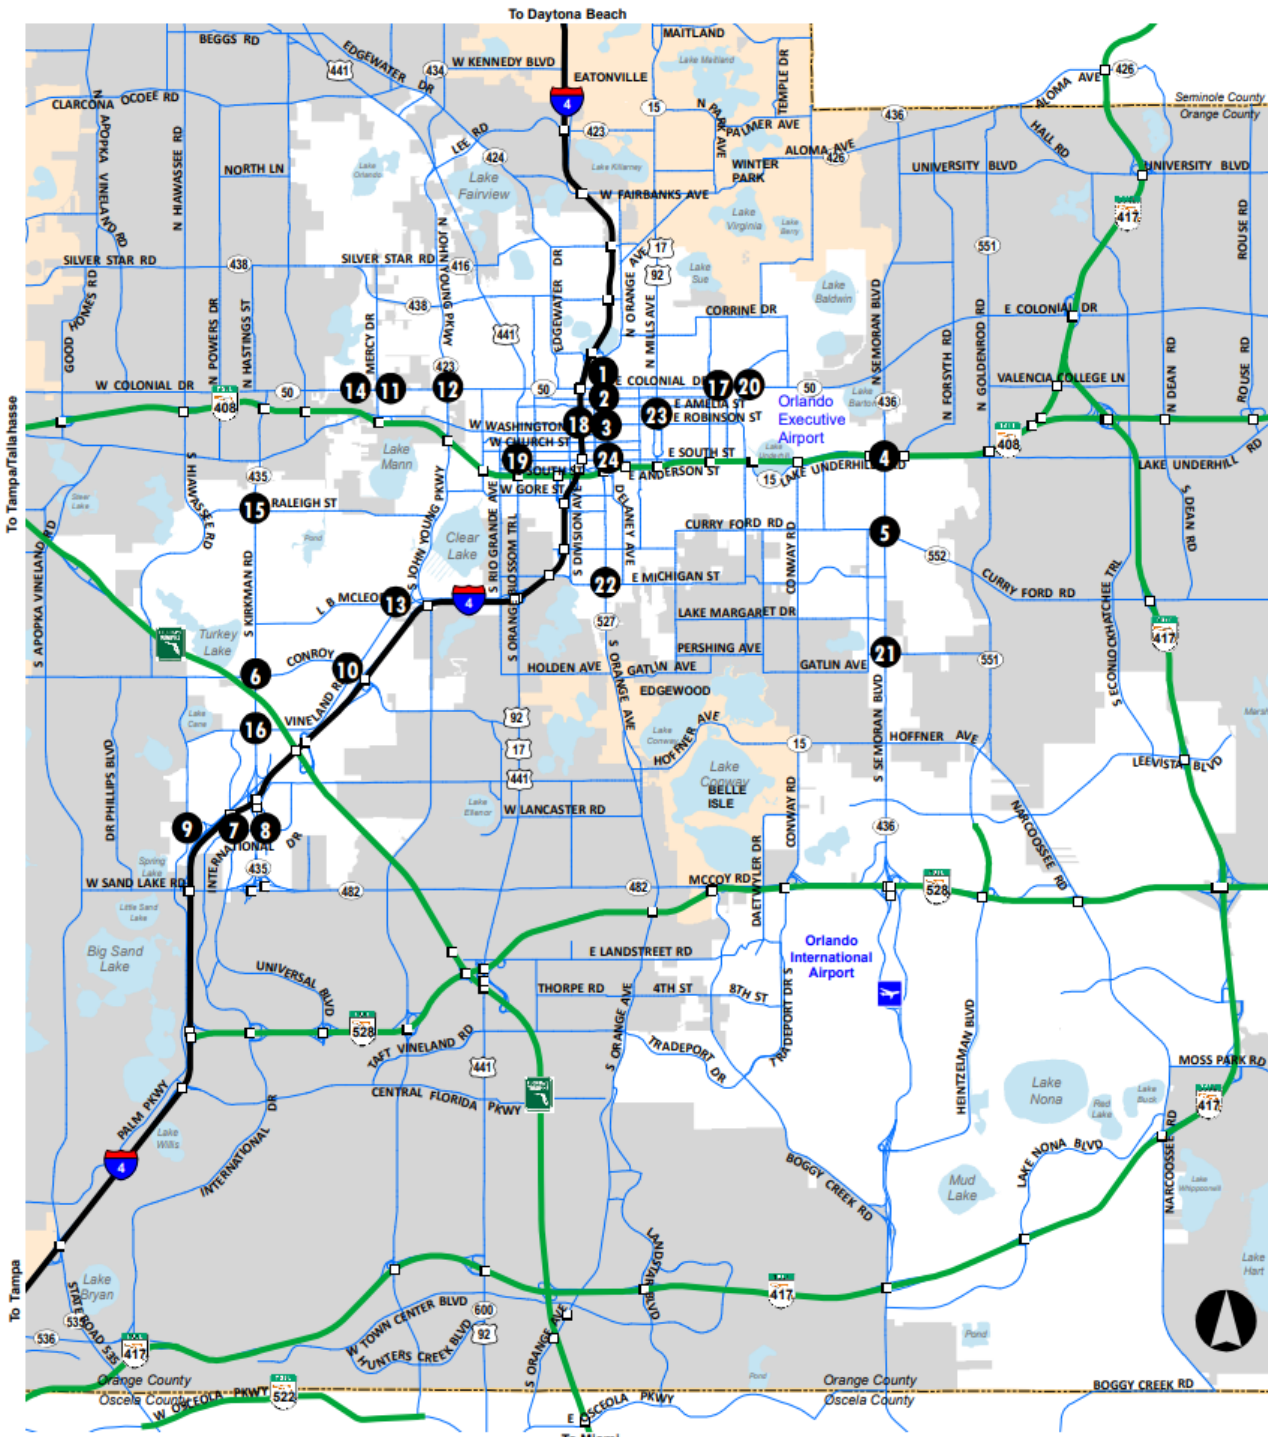

ORLANDO STOPS

RED LIGHT ENFORCEMENT

Updated 3.31.23

- 1 E Colonial DR / N Magnolia AV Northbound & West
- 2 N Magnolia AV / E Concord ST Northbound
- 3 N Rosalind Av / E Robinson ST Northbound
- 4 Semoran BV / Lake Underhill Rd Northbound
- 5 Semoran Bv / Curry Ford Rd East & West & Southbound
- 6 Conroy Rd / S Kirkman Rd Eastbound & Southbound
- 7 Universal BV/ International Dr Eastbound & Southbound
- 8 Kirkman Rd / International Dr Southbound
- 9 Wallace Rd / Turkey Lake Rd Northbound
- 10 Vineland Rd / Conroy Rd East & West
- 11 W Colonial Dr / Mercy Dr East & West
- 12 W Colonial Dr / N JYP East & North & Southbound
- 13 L B Mcleod Rd / Vineland East & West & Southbound
- 14 W Colonial Dr / Fairvilla Dr East & West
- 15 A Kirkman Rd / Raleigh St East & West & South & North
- 16 S Kirkman / Vineland West & south & Northbound
- 17 E Colonial Dr / N Primrose Dr Eastbound
- 18 S Orange Av / Robinson St Eastbound & Southbound
- 19 S OBT / W South St Northbound & Southbound
- 20 W Colonial Dr / Maguire Bv Northbound & Westbound
- 21 Semoran Bv / Pershing Av Southbound
- 22 S Orange Av / Michigan St Northbound
- 23 N Mills Av / E Livingston St Southbound
- 24 South St / Rosalind Av Westbound
- 25 Turkey Lake / Production Plaza