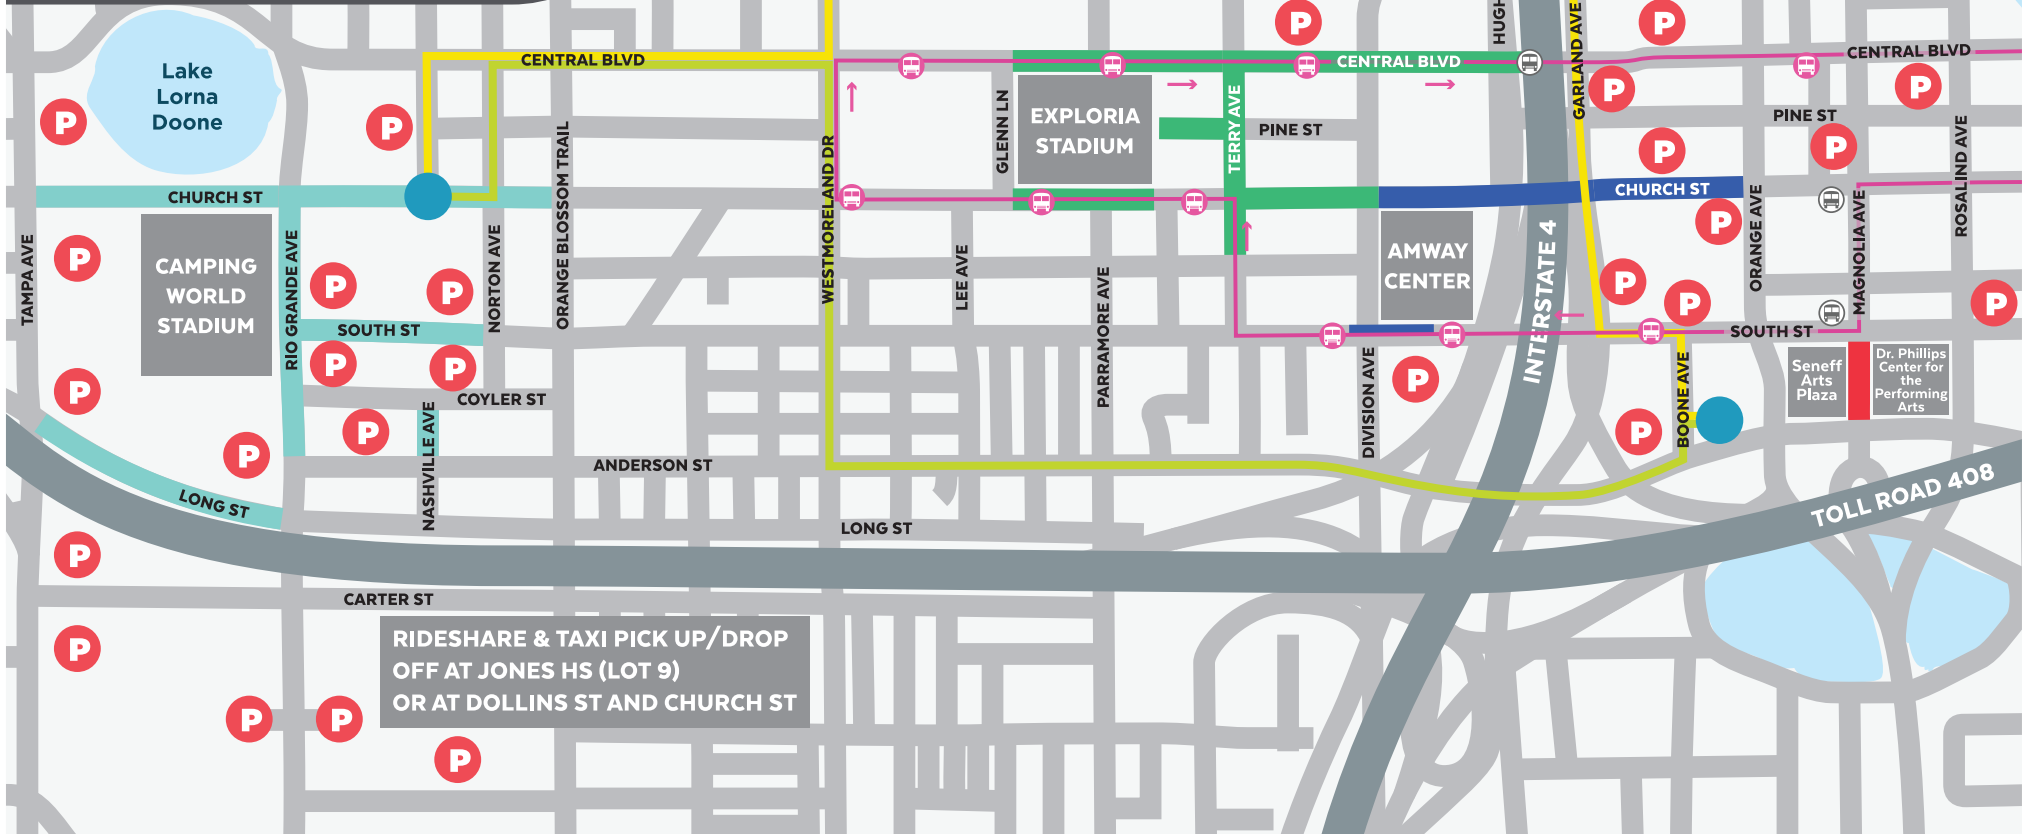

Weekend Watch Road Closures March 11-12

Closures

Amway Center:

Church St. between Division Ave. & Garland Ave.,
March 12, 4 p.m. - 1 hour post event

Church St. between Garland Ave. & Orange Ave.,
March 12, 6 p.m. - 1 hour post event

Eastbound South St. at Division Ave.,
March 12, 5:30 p.m. - 1 hour post event

Dr. Phillips Center for the Performing Arts:

Magnolia Ave. between South St. & Anderson St.,
March 12, 1 p.m. - 10 p.m.

Camping World Stadium:

Church St. between Tampa & Rio Grande Ave.,
March 11, 9 a.m. - 1.5 hours post event

Church St. between Rio Grande & OBT
March 12, 4 p.m. - 1.5 hours post event

Rio Grande Ave. between Church St. & Anderson St.
March 12, 4 p.m. - 1.5 hours post event

South St. between Norton Ave. & Rio Grande Ave.
March 12, 4 p.m. - 1.5 hours post event

Long St. between Rio Grande Ave. & Tampa Ave.
March 12, 4 p.m. - 1.5 hours post event

Nashville Ave. between Coyle St. & Anderson St.
March 12, 4 p.m. - 1 hour post event

Orlando City Soccer:

Central Blvd. between Glenn Ln. & Terry Ave.,
March 12, 4 p.m. - 1 hour post game

Church St. between Glenn Ln. & Lime Ave.,
March 12, 4 p.m. - 1 hour post game

Pine St. between Exploria Stadium & Terry Ave.,
March 12, 4 pm. - 1 hour post game

Central Blvd. between Terry Ave. & Hughey Ave.,
March 12, 1 hour post game

Church St. between Terry Ave. & Garland Ave.,
March 12, 1 hour post game

Terry Ave. between Central Blvd. & Jackson St.,
March 12, 1 hour post game

PARKING

**SHUTTLE TO
CAMPING WORLD STADIUM**

**SHUTTLE TO CITY COMMONS
PARKING GARAGE**

SHUTTLE PICK UP & DROP OFF